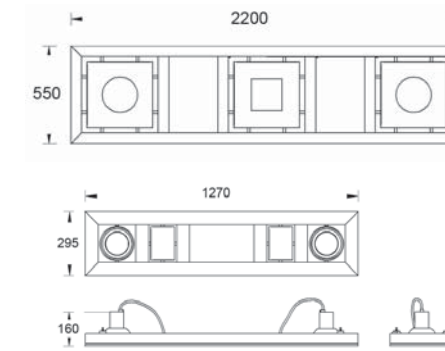

LED option

VELA PUNTI SYSTEM

monochromatic - DALI-dimmable

Product Order Codes

LED Version

3 - Spot

Standard suspension with 3 LED Spotlights - equidistant - L2200mm

VEL.320L	CRI >80 - Warm	LED - 3000K	3 x 20W	1500lm	Optic - 34°
VEL.319L	CRI >80 - Neutral	LED - 4000K	3 x 19W	1500lm	Optic - 34°
VEL.332L	CRI >80 - Warm	LED - 3000K	3 x 32W	2000lm	Optic - 34°
VEL.329L	CRI >80 - Neutral	LED - 4000K	3 x 29W	2000lm	Optic - 34°

2 - Spot & TCL Panel

Standard suspension with 2 LED Spotlights at ends and 1 centre opal 2x18W TC-L - L1270mm

VEL.1820L	CRI >80 - Warm	LED - 3000K	3 x 20W	1500lm	+ 2 x 18W TC-L
VEL.1819L	CRI >80 - Neutral	LED - 4000K	3 x 19W	1500lm	+ 2 x 18W TC-L
VEL.1832L	CRI >80 - Warm	LED - 3000K	3 x 32W	2000lm	+ 2 x 18W TC-L
VEL.1829L	CRI >80 - Neutral	LED - 4000K	3 x 29W	2000lm	+ 2 x 18W TC-L

POST-FIX CODES For dimming DALI versions - please add post-fix " - DALI"

32W : LOR= 80.6% 34° LED

CDM-T Version

3 - Spot

Standard suspension with 3 Metal Halide CDM-T Spotlights - equidistant - L2200mm

VEL.335C	CRI >84 - CDM-TC	White 3000/4200K	3 x 35W -	3000lm	Optic - 34°
VEL.370C	CRI >84 - CDM-TC	White 3000/4200K	3 x 70W -	6600lm	Optic - 34°

2 - Spot & TC-L Panel

Standard suspension with 2 CDM-T Spotlights at ends and 1 centre opal 2x18W TC-L - L1270mm

VEL.1835C	CRI >84 - CDM-TC	White 3000/4200K	2 x 35W -	3000lm	+ 2 x 18W TC-L
VEL.1870C	CRI >84 - CDM-TC	White 3000/4200K	2 x 70W -	6000lm	+ 2 x 18W TC-L

POST-FIX CODES

CDM beam angle default is 34°, for other angles - please add post-fix "-24" or "-44" respectively. **important note:** beam angles and lumen outputs are approximate and guide only please refer to full photometric data, lamp manufacturers data our consult or technical dept.

35W : LOR= 65% 24° CDM-T