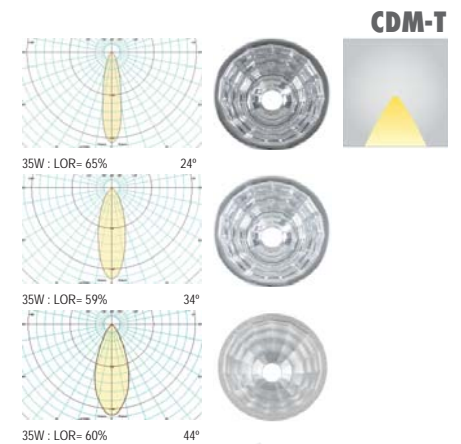

35W : LOR= 59% 34°

35W : LOR= 60% 44°

POST-FIX CODES

CDM beam angle default is 34°, for other angles - please add post-fix "24" or "44" respectively.

35W : LOR= 65% 24°