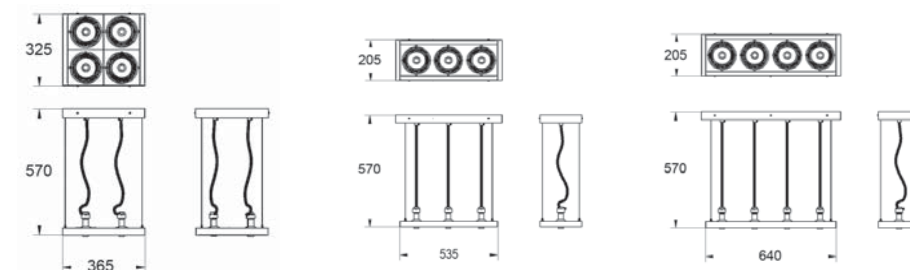

POST-FIX CODES

CDM beam angle default is 34°, for other angles - please add post-fix "24" or "44" respectively.

32W : LOR= 80.6% 34°

35W : LOR= 65% 24°

35W : LOR= 59% 34°

35W : LOR= 60% 44°

PENDANT SUSPENSION LUMINAIRES