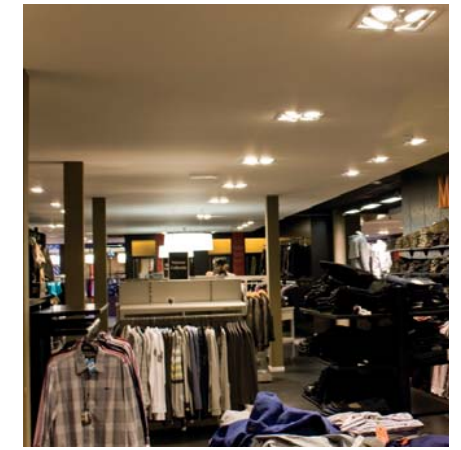

LED option

PUNTO VENDI SERIES

monochromatic - DALI-dimmable