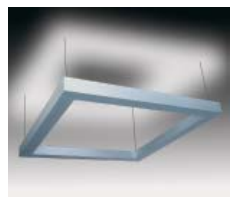

T5 - 4x54W Page 79

ELEGANTA frame - indirect