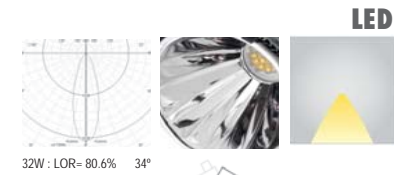

POST-FIX CODES

CDM beam angle default is 34°, for other angles - please add post-fix "24" or "44" respectively.

32W : LOR= 80.6% 34°