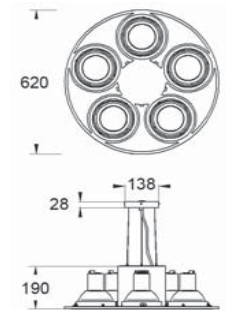

ORBITO 5

monochromatic - DALI-dimmable

LED

option

Product Order Codes

LED Version

Version in LED up to 32W with 34° beam reflector.

	ORB.520	CRI >80 - Warm	LED - 3000K	5 x 20W	1500lm	Optic - 34°
	ORB.519	CRI >80 - Neutral	LED - 4000K	5 x 19W	1500lm	Optic - 34°
	ORB.532	CRI >80 - Warm	LED - 3000K	5 x 32W	2000lm	Optic - 34°
	ORB.529	CRI >80 - Neutral	LED - 4000K	5 x 29W	2000lm	Optic - 34°

32W : LOR= 80.6% 34°

POST-FIX CODES For dimming DALI versions - please add post-fix " - DALI"

CDM-T Version

Version in Metal Halide CDM-T up to 70W with beam reflectors in 24°, 34° or 44°

	ORB.535	CRI >84 - CDM-TC	White 3000/4200K	5 x 35W	3000lm	Optic - 34°
	ORB.570	CRI >84 - CDM-TC	White 3000/4200K	5 x 70W	6600lm	Optic - 34°

35W : LOR= 65% 24°

35W : LOR= 59% 34°

35W : LOR= 60% 44°

POST-FIX CODES

CDM beam angle default is 34°, for other angles - please add post-fix "-24°" or "-44°" respectively.
important note: beam angles and lumen outputs are approximate and guide only, please refer to full photometric data, lamp manufacturers data our consult or technical dept.

LED option